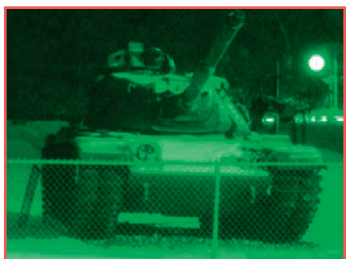

With AstroScope™

Both shots were taken using the same camera settings

Shutter Speed: 1/40; No Flash; Lens Aperture: F/5; Focal Length: 52 mm; ISO: 800; Exposure Comp: 0

Standard Lead Time: 4-6 Weeks, Call for Pricing.